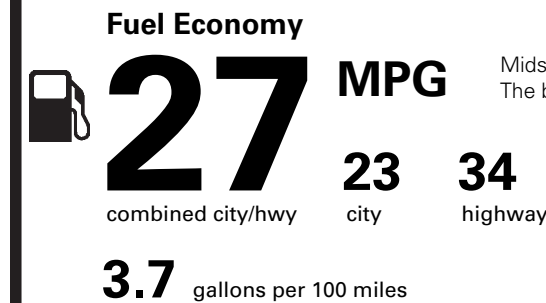

OPTIONAL EQUIPMENT/OTHER

- 50 STATE EMISSIONS NO CHARGE
- AUTO START-STOP TECHNOLOGY NO CHARGE
- POH07 1,095.00
- .POWER MOONROOF NO CHARGE
- FRONT LICENSE PLATE BRACKET NO CHARGE

PRICE INFORMATION

BASE PRICE	\$24,120.00
TOTAL OPTIONS/OTHER	2,190.00
TOTAL VEHICLE & OPTIONS/OTHER	26,310.00
DESTINATION & DELIVERY	995.00

EPA DOT Fuel Economy and Environment

Gasoline Vehicle

Midsized Cars range from 14 to 136 MPG. The best vehicle rates 136 MPGe.

You save
\$0

in fuel costs over 5 years compared to the average new vehicle.

Annual fuel cost
\$1,400