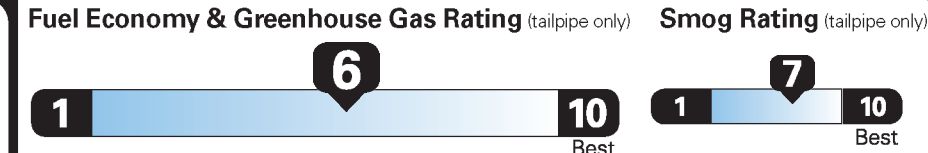

OPTIONAL EQUIPMENT/OTHER

- 50 STATE EMISSIONS NO CHARGE
- AUTO START-STOP TECHNOLOGY NO CHARGE
- POH07 1,095.00
- .POWER MOONROOF NO CHARGE
- FRONT LICENSE PLATE BRACKET NO CHARGE

PRICE INFORMATION

BASE PRICE	\$24,120.00
TOTAL OPTIONS/OTHER	2,190.00
TOTAL VEHICLE & OPTIONS/OTHER	26,310.00
DESTINATION & DELIVERY	995.00

EPA DOT Fuel Economy and Environment

Gasoline Vehicle

Midsized Cars range from 14 to 136 MPG. The best vehicle rates 136 MPGe.

You save
\$0

in fuel costs over 5 years compared to the average new vehicle.

Annual fuel cost
\$1,400